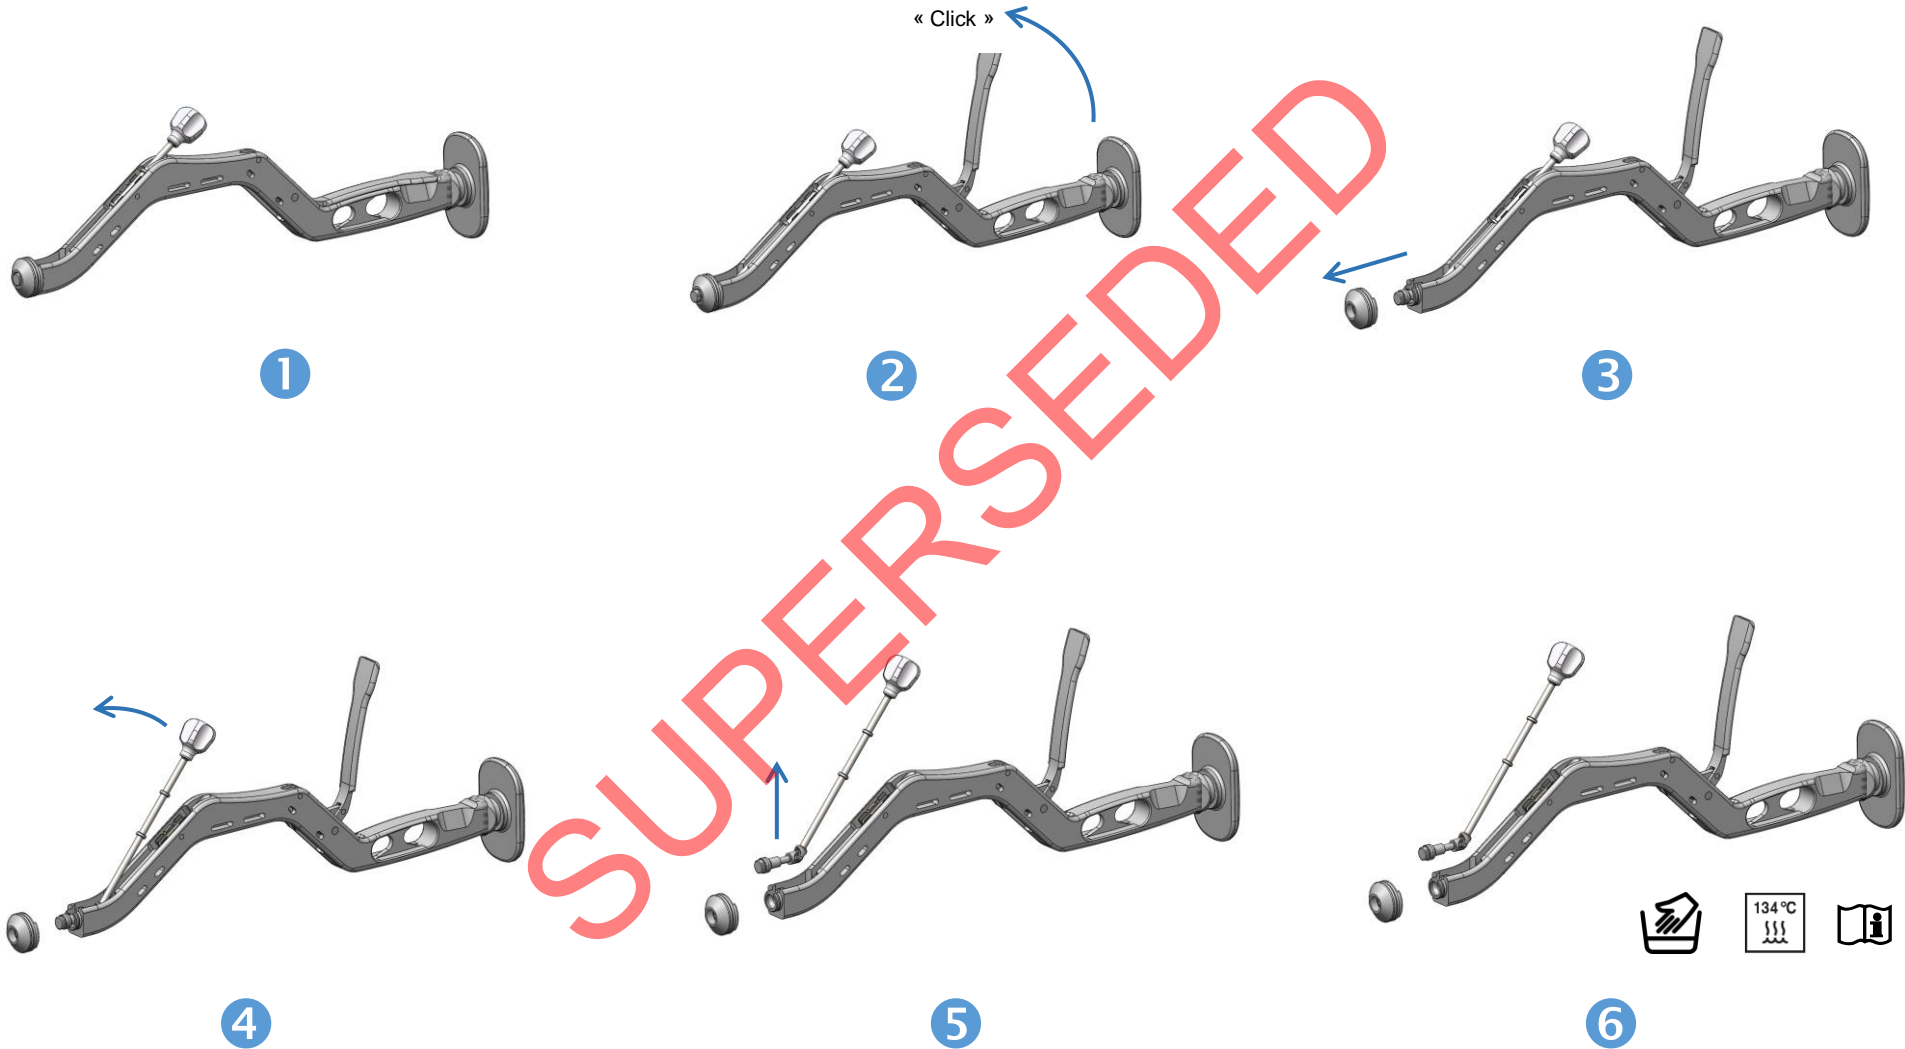

ASSEMBLING AND DISASSEMBLING INSTRUCTIONS OF THE  
OFFSET CUP IMPACTOR

**SUPERSEDED**

SUPERSEDED

surveillance@incipiodevices.com  
www.incipiodevices.com

3650 West 200 North  
Huntington IN 46750 - USA

MDSS GmbH  
Schiffgraben 41  
30175 Hannover - Germany