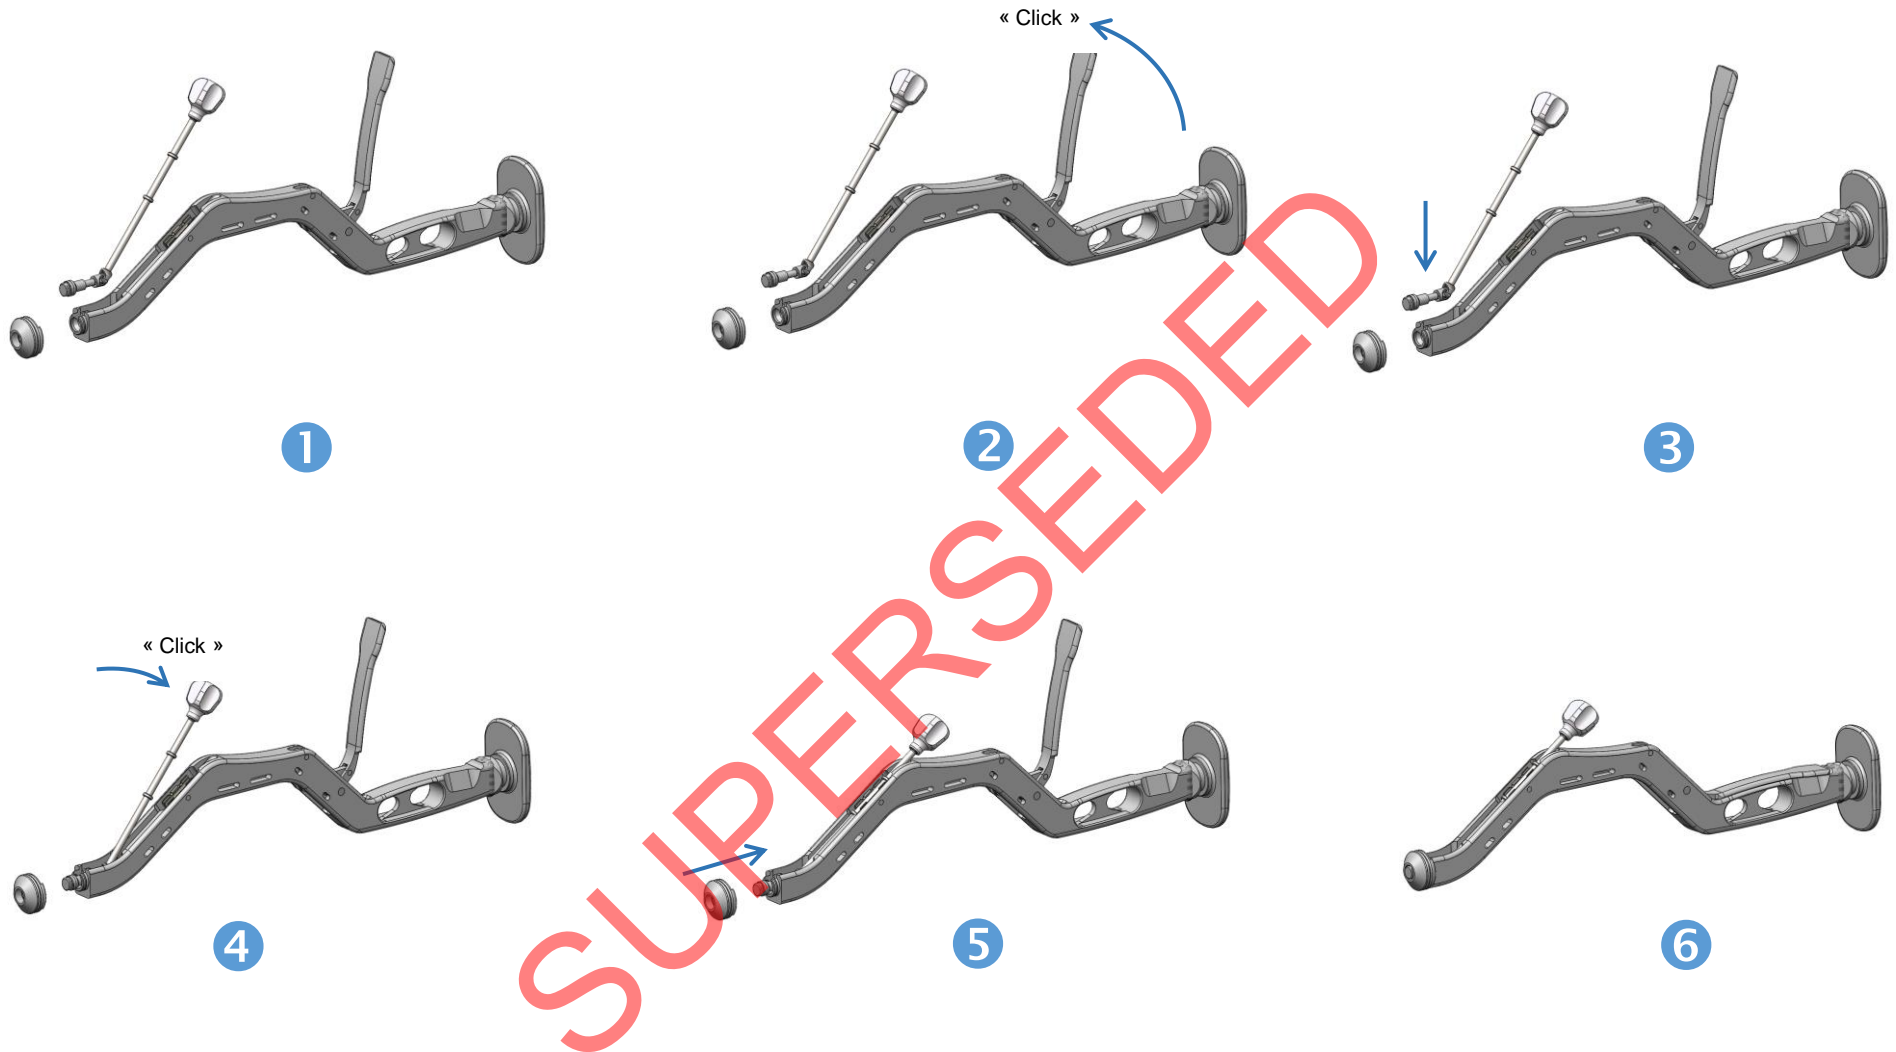

ASSEMBLING AND DISASSEMBLING INSTRUCTIONS OF THE  
OFFSET CUP IMPACTOR

**SUPERSEDED**

SUPERSEDED

surveillance@incipiodevices.com  
www.incipiodevices.com

3650 West 200 North  
Huntington IN 46750 - USA

MDSS GmbH  
Schiffgraben 41  
30175 Hannover - Germany