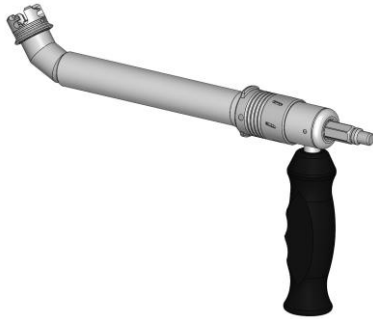

**ASSEMBLING AND DISASSEMBLING INSTRUCTIONS OF THE
55° ANGLED REAMER HANDLE**

www.incipiodevices.com/information-for-safety

1

2

3

4

5

6